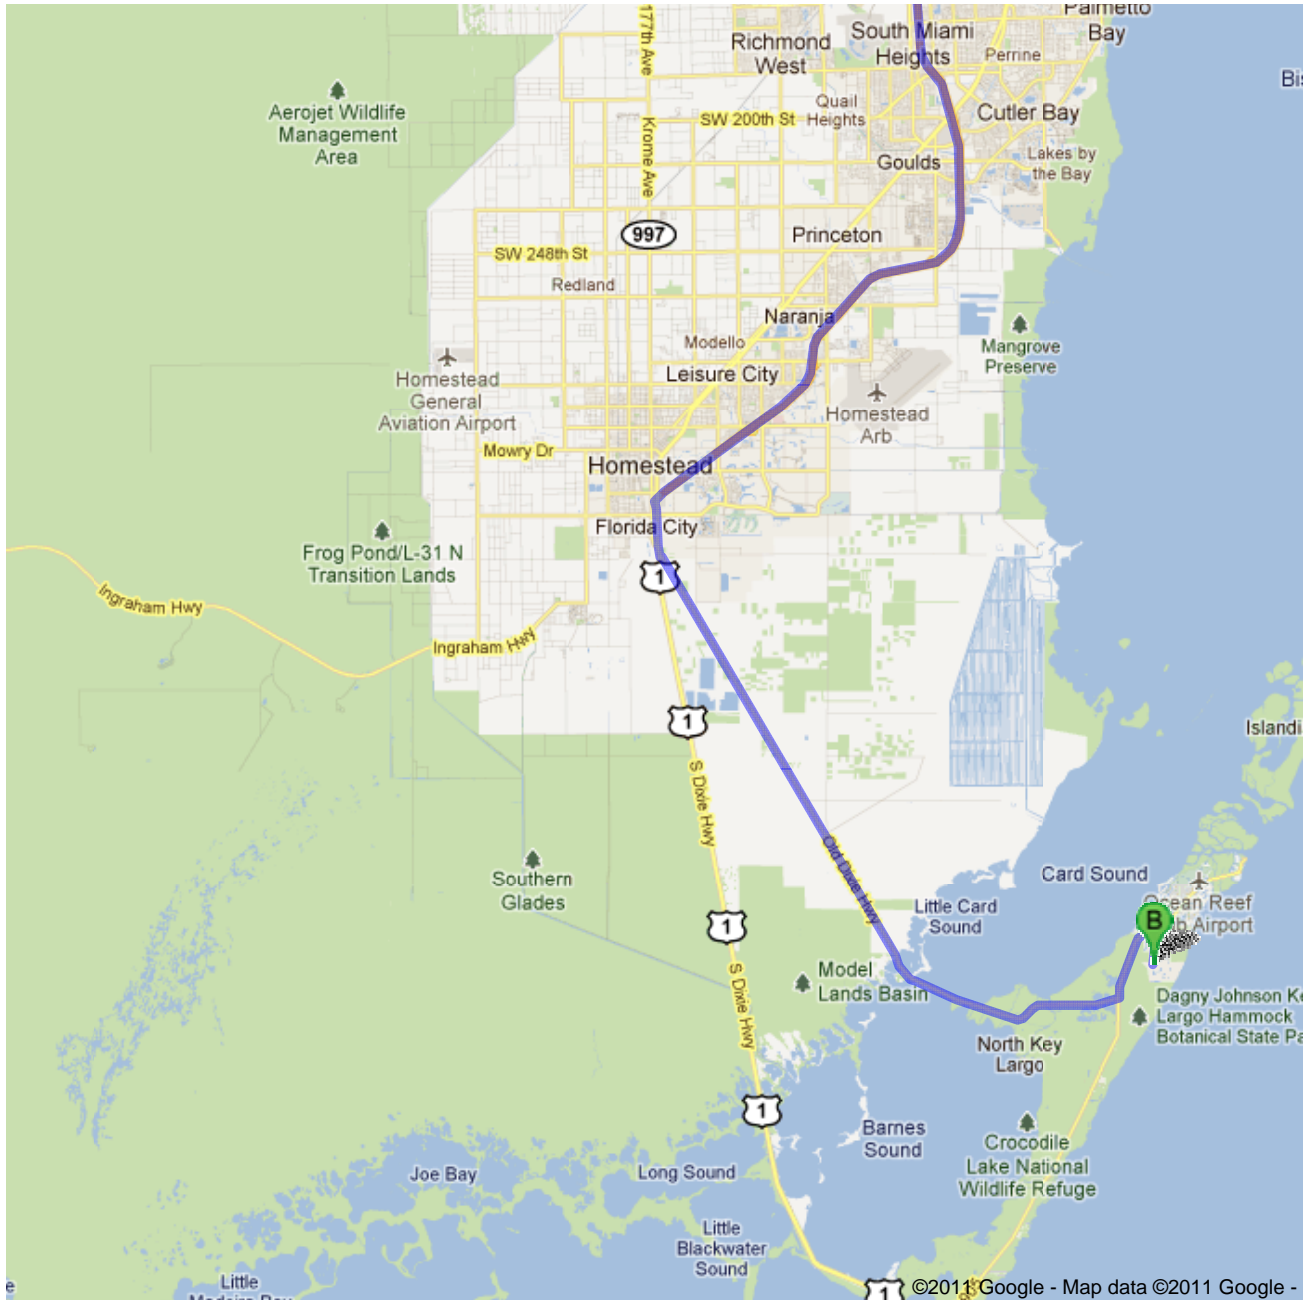

**Directions to The Academy at Ocean Reef**  
395 S Harbor Dr, Key Largo, FL 33037-5125 - (305) 367-2409  
**55.6 mi – about 1 hour 13 mins**

**Save trees. Go green!**  
Download Google Maps on your phone at [google.com/gmm](http://google.com/gmm)

Miami, FL

	1. Head <b>east</b> on <b>NW 15th St</b> toward <b>NW 18th Ave</b>	go 0.2 mi total 0.2 mi
	2. Take the 2nd right onto <b>NW 17th Ave</b> About 2 mins	go 0.4 mi total 0.6 mi
	3. Take the ramp onto <b>FL-836 W</b> About 6 mins	go 6.0 mi total 6.6 mi
	4. Take the exit on the left onto <b>FL-826 S</b> toward <b>Coral Way</b> About 4 mins	go 3.8 mi total 10.4 mi
	5. Continue onto <b>FL-874 S</b> (signs for <b>Toll Rd/Homestead</b> ) <b>Partial toll road</b> About 7 mins	go 7.3 mi total 17.8 mi
	6. Merge onto <b>Florida 821 Toll S/Homestead Extension of Florida's Turnpike</b> <b>Partial toll road</b> About 16 mins	go 17.0 mi total 34.7 mi
	7. Exit on the left onto <b>US-1 S/NE 1st Ave/S Dixie Hwy</b> toward <b>Key W</b> Continue to follow US-1 S/S Dixie Hwy <b>Partial toll road</b> About 2 mins	go 1.6 mi total 36.3 mi
	8. Turn left onto <b>SW 360th St/Lucille Dr</b> About 1 min	go 249 ft total 36.4 mi
	9. Continue onto <b>Old Card Sound Rd</b> About 9 mins	go 4.9 mi total 41.3 mi
	10. Continue onto <b>Old Dixie Hwy</b> About 12 mins	go 6.6 mi total 47.9 mi
	11. Continue onto <b>Card Sound Rd</b> <b>Partial toll road</b> About 9 mins	go 5.0 mi total 52.9 mi
	12. Turn left onto <b>State Hwy 905</b> About 3 mins	go 1.7 mi total 54.5 mi
	13. Continue onto <b>C R 905</b> <b>Restricted usage road</b>	go 0.2 mi total 54.7 mi
	14. Turn right onto <b>S Harbor Dr</b> <b>Restricted usage road</b> Destination will be on the right About 3 mins	go 0.9 mi total 55.6 mi